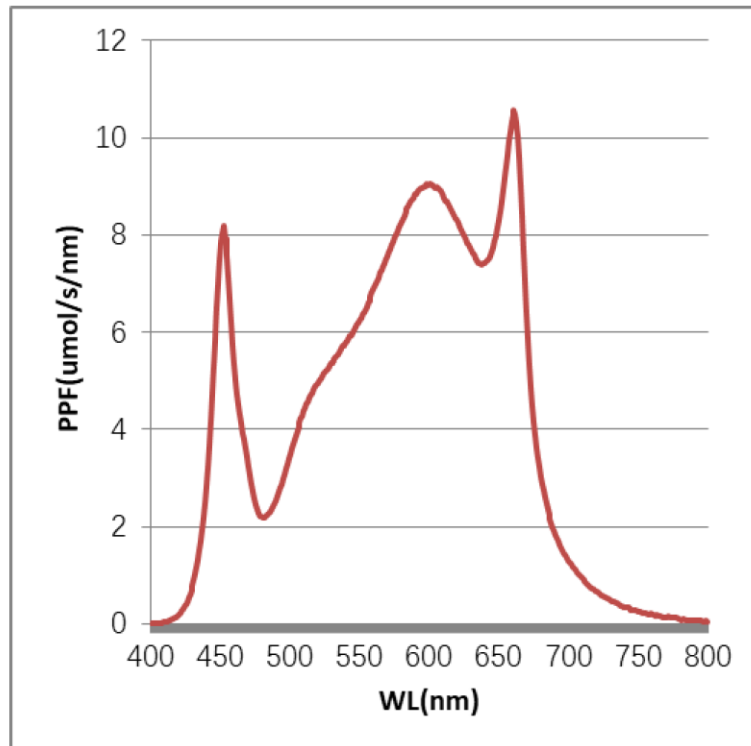

CTB6

LED Grow Light,
660 Watts

Project:	
Type:	
Catalog #:	

STANDARD

FEATURES

- Industry leading performance.
- No UV or IR in the beam.
- High uniformity.
- Patented spectrum.
- Suitable for CEA use with all crops.
- Input voltage = 120-277V.
- Custom dimming settings, with boost.
- Ideally suited for full, bloom, and veg spectrum applications.
- Aluminum housing.
- Easy installation and operation.
- Ships with a 10' cord, NEMA 6-15P plug, and 5-15P adaptor.

DIMENSIONS

Weight: 30 lbs.

ORDERING INFORMATION

Example: CTB6-660W-R1-SH-FS

Series	Wattage	Identifier	Housing Color		Spectrum	
CTB6	660W	R1	SH	silver housing	FS	full spectrum
					BS	bloom spectrum
					VS	veg spectrum

SPECIFICATIONS – FULL SPECTRUM

Light Source	LED
Spectra	Patented
Efficacy	2.5 $\mu\text{mol}/\text{J}$
PPF	1617 μmol
Input Power	660W MAX
Input Voltage / Current	120 @5.51A 240 @2.75A 277 @2.59A
L/W/H Weight	47 / 43 / 4 30lbs
Mounting Height	>6 Inches
Operating Temperature	-40°C - 50°C (-40°F - 122°F)
Thermal Management	Passive convection
Dimming	0-10V
Lifetime per TM21 Q70 / Q90	129K hrs / 40K hrs

SPECIFICATIONS – BLOOM SPECTRUM

Light Source	LED
Spectra	Patented
Efficacy	2.5 $\mu\text{mol}/\text{J}$
PPF	1644 μmol
Input Power	660W MAX
Input Voltage / Current	120 @5.49A 240 @2.74A 277 @2.60A
L/W/H Weight	47 / 43 / 4 30lbs
Mounting Height	>6 Inches
Operating Temperature	-40°C - 50°C (-40°F - 122°F)
Thermal Management	Passive convection
Dimming	0-10V
Lifetime per TM21 Q70 / Q90	129K hrs / 40K hrs