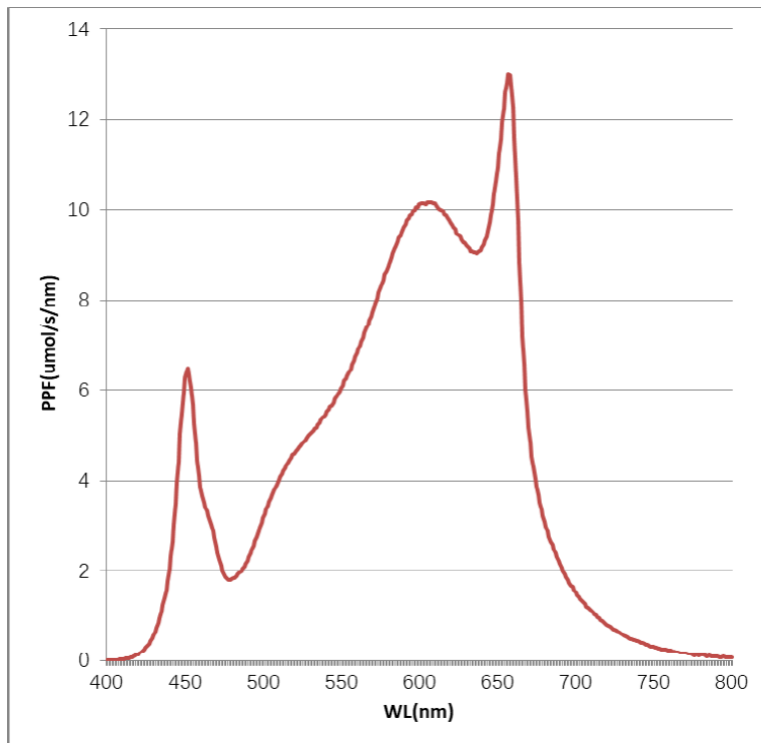

CTB6

LED Grow Light,
660 Watts

Project:	
Type:	
Catalog #:	

STANDARD

FEATURES

- Industry leading performance.
- No UV or IR in the beam.
- High uniformity.
- Patented spectrum.
- Suitable for CEA use with all crops.
- Input voltage = 120-277V.
- Custom dimming settings, with boost.
- Ideally suited for full, bloom, and veg spectrum applications.
- Aluminum housing.
- Easy installation and operation.
- Ships with a 10' cord, NEMA 6-15P plug, and 5-15P adaptor.

DIMENSIONS

Weight: 30 lbs.

ORDERING INFORMATION

Example: CTB6-660W-R1-SH-FS

Series	Wattage	Identifier	Housing Color		Spectrum	
CTB6	660W	R1	SH	silver housing	FS	full spectrum
					BS	bloom spectrum
					VS	veg spectrum

SPECIFICATIONS – FULL SPECTRUM

Light Source	LED
Spectra	Patented
Efficacy	2.5 $\mu\text{mol}/\text{J}$
PPF	1617 μmol
Input Power	660W MAX
Input Voltage / Current	120 @5.51A 240 @2.75A 277 @2.59A
L/W/H Weight	47 / 43 / 4 30lbs
Mounting Height	>6 Inches
Operating Temperature	-40°C - 50°C (-40°F - 122°F)
Thermal Management	Passive convection
Dimming	0-10V
Lifetime per TM21 Q70 / Q90	129K hrs / 40K hrs

SPECIFICATIONS – BLOOM SPECTRUM

Light Source	LED
Spectra	Patented
Efficacy	2.5 $\mu\text{mol}/\text{J}$
PPF	1644 μmol
Input Power	660W MAX
Input Voltage / Current	120 @5.49A 240 @2.74A 277 @2.60A
L/W/H Weight	47 / 43 / 4 30lbs
Mounting Height	>6 Inches
Operating Temperature	-40°C - 50°C (-40°F - 122°F)
Thermal Management	Passive convection
Dimming	0-10V
Lifetime per TM21 Q70 / Q90	129K hrs / 40K hrs