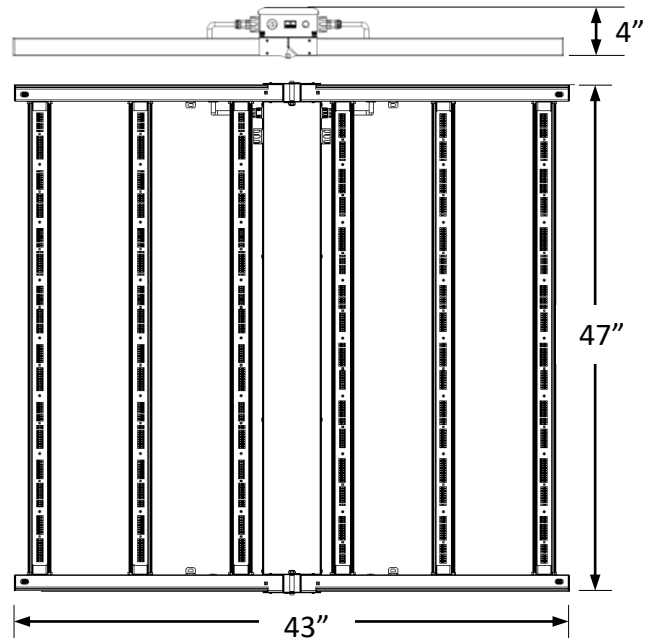

CTB6

LED Grow Light,
660 Watts

Project:	
Type:	
Catalog #:	

STANDARD

FEATURES

- Industry leading performance.
- No UV or IR in the beam.
- High uniformity.
- Patented spectrum.
- Suitable for CEA use with all crops.
- Input voltage = 120-277V.
- Custom dimming settings, with boost.
- Ideally suited for full, bloom, and veg spectrum applications.
- Aluminum housing.
- Easy installation and operation.
- Ships with a 10' cord, NEMA 6-15P plug, and 5-15P adaptor.

DIMENSIONS

Weight: 30 lbs.

ORDERING INFORMATION

Example: CTB6-660W-R1-SH-FS

Series	Wattage	Identifier	Housing Color		Spectrum	
CTB6	660W	R1	SH	silver housing	FS	full spectrum
					BS	bloom spectrum
					VS	veg spectrum

SPECIFICATIONS – FULL SPECTRUM

Light Source	LED
Spectra	Patented
Efficacy	2.5 $\mu\text{mol}/\text{J}$
PPF	1617 μmol
Input Power	660W MAX
Input Voltage / Current	120 @5.51A 240 @2.75A 277 @2.59A
L/W/H Weight	47 / 43 / 4 30lbs
Mounting Height	>6 Inches
Operating Temperature	-40°C - 50°C (-40°F - 122°F)
Thermal Management	Passive convection
Dimming	0-10V
Lifetime per TM21 Q70 / Q90	129K hrs / 40K hrs

SPECIFICATIONS – BLOOM SPECTRUM

Light Source	LED
Spectra	Patented
Efficacy	2.5 $\mu\text{mol}/\text{J}$
PPF	1644 μmol
Input Power	660W MAX
Input Voltage / Current	120 @5.49A 240 @2.74A 277 @2.60A
L/W/H Weight	47 / 43 / 4 30lbs
Mounting Height	>6 Inches
Operating Temperature	-40°C - 50°C (-40°F - 122°F)
Thermal Management	Passive convection
Dimming	0-10V
Lifetime per TM21 Q70 / Q90	129K hrs / 40K hrs