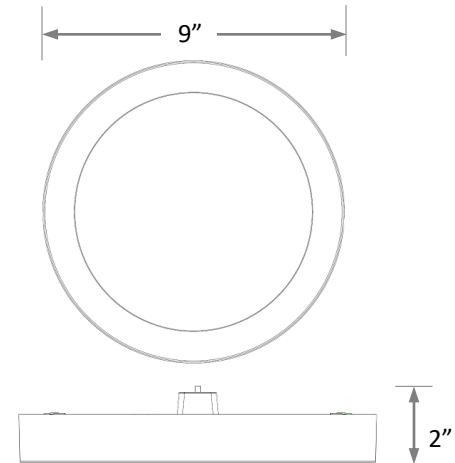

DIMENSIONS

Weight: 2 lbs.

ORDERING INFORMATION

Example: DL9-11L-KFS-WH

Series	Nominal Lumen Output	Color Temperature		Housing Color			
		KFS*					
DL9	11L = 1,100 lm	KFS*	2700k	WH	White		
			3000k				
			3500k			N	Brushed Nickel
			4000k			BZ	Bronze
			5000k				